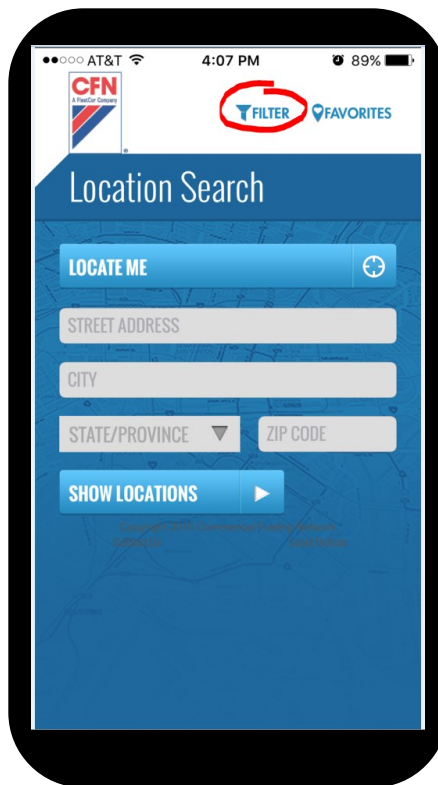

FINDING IN-NETWORK CFN LOCATIONS

Go to cfnfleetwide.com/site-locator
or search "CFN" on the app store.

Download Our App

- ✓ BEST PRICING
- ✓ BEST SECURITY
- ✓ BEST ACCEPTANCE

The CFN Mobile Locator is the official application for the CFN FleetWide fueling network. The application allows users to find CFN FleetWide accepting locations using their current GPS coordinates or city and state.

1. Enter: City and State or click the LOCATE ME icon.
2. LOCATIONS: click on CFN Cardlock and CFN Retail to select only in-network sites for the best **pricing**, best **security**, and best **acceptance** for cards with the CFN logo.
3. Uncheck CFN Cardlock and CFN Retail to show more when necessary: FleetWide sites on the Fuelman network.