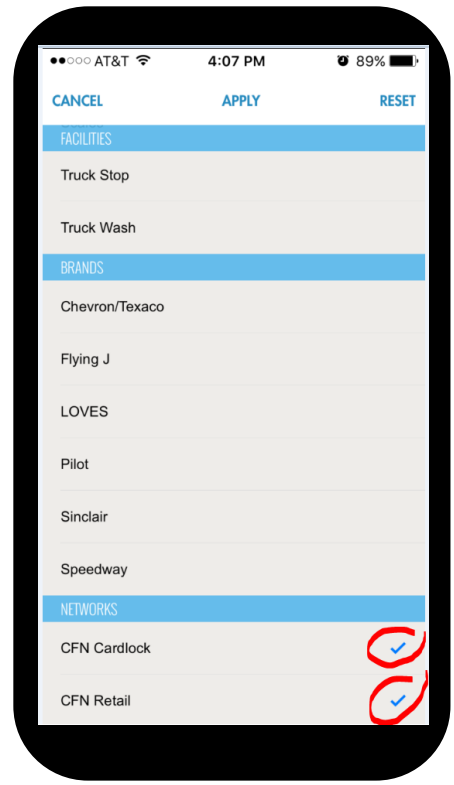

FINDING IN-NETWORK CFN LOCATIONS

Go to cfnfleetwide.com/site-locator
or search "CFN" on the app store.

Download Our App

- ✓ BEST PRICING
- ✓ BEST SECURITY
- ✓ BEST ACCEPTANCE

The CFN Mobile Locator is the official application for the CFN FleetWide fueling network. The application allows users to find CFN FleetWide accepting locations using their current GPS coordinates or city and state.

1. Enter: City and State or click the LOCATE ME icon.
2. LOCATIONS: click on CFN Cardlock and CFN Retail to select only in-network sites for the best **pricing**, best **security**, and best **acceptance** for cards with the CFN logo.
3. Uncheck CFN Cardlock and CFN Retail to show more when necessary: FleetWide sites on the Fuelman network.